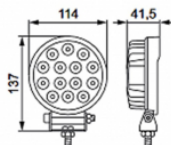

HELLA 357105022 ValueFit R2200 LED

Part Number - 357.105-022

MRP : INR 3420

Details

- For large-surface illumination of the work area.
- Offers lighting similar to daylight .
- Light output comparable with xenon.