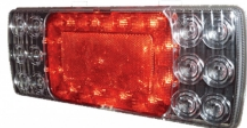

## HELLA 980890641 New LED Tail Lamp RH With Licence Plate MSSL Connector

Part Number - 980.890-641

MRP : INR 2090

### Details

- LED instant light up provides extra braking distance. LED T/L with normal connector also available.