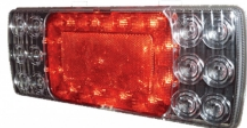

HELLA 980890631 New LED Tail Lamp LH Without Licence Plate MSSL Connector

Part Number - 980.890-631

MRP : INR 1970

Details

- LED instant light up provides extra braking distance. LED T/L with normal connector also available.