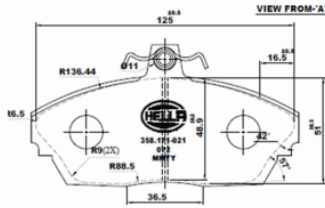

HELLA Front Position Brake Pad Set for MAHINDRA Bolero Sumo Armada 358171021

Part Number - 358.171-021

MRP : INR 949

Details

Warranty

Warranty Description:-	NA
------------------------	----

Address:

Hella India Lighting Ltd.
6A, 6th Floor, 184, Platinum Tower
Udyog Vihar Phase I
Gurugram- 122016 (Haryana)
Phone: +91 124 4658600
Email ID: careindia.iam@hella.com